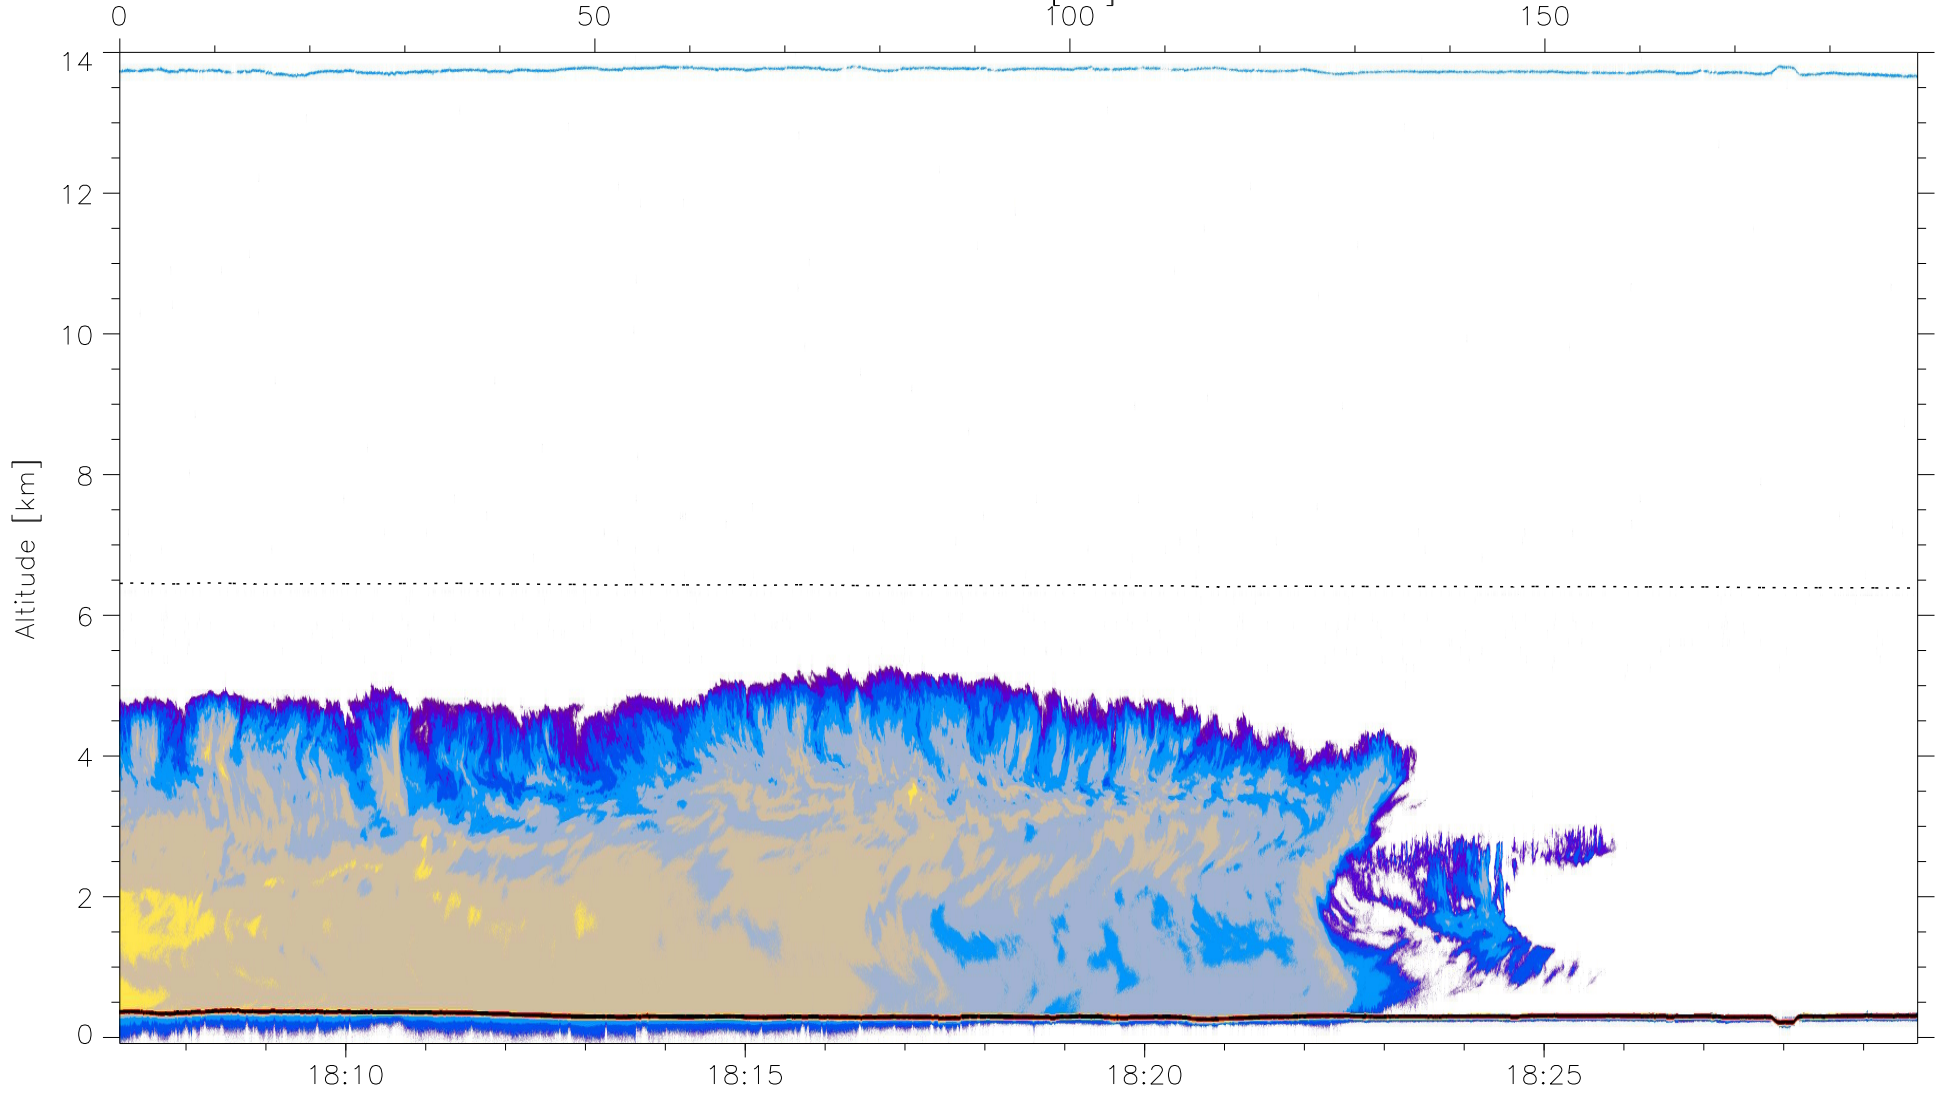

PLOWS09 QUICK LOOK

Up/Down Reflectivity (hh/hh, IDs: 1111111 | 2111100)

Distance [km]

-40

-20

0

20

dBZ