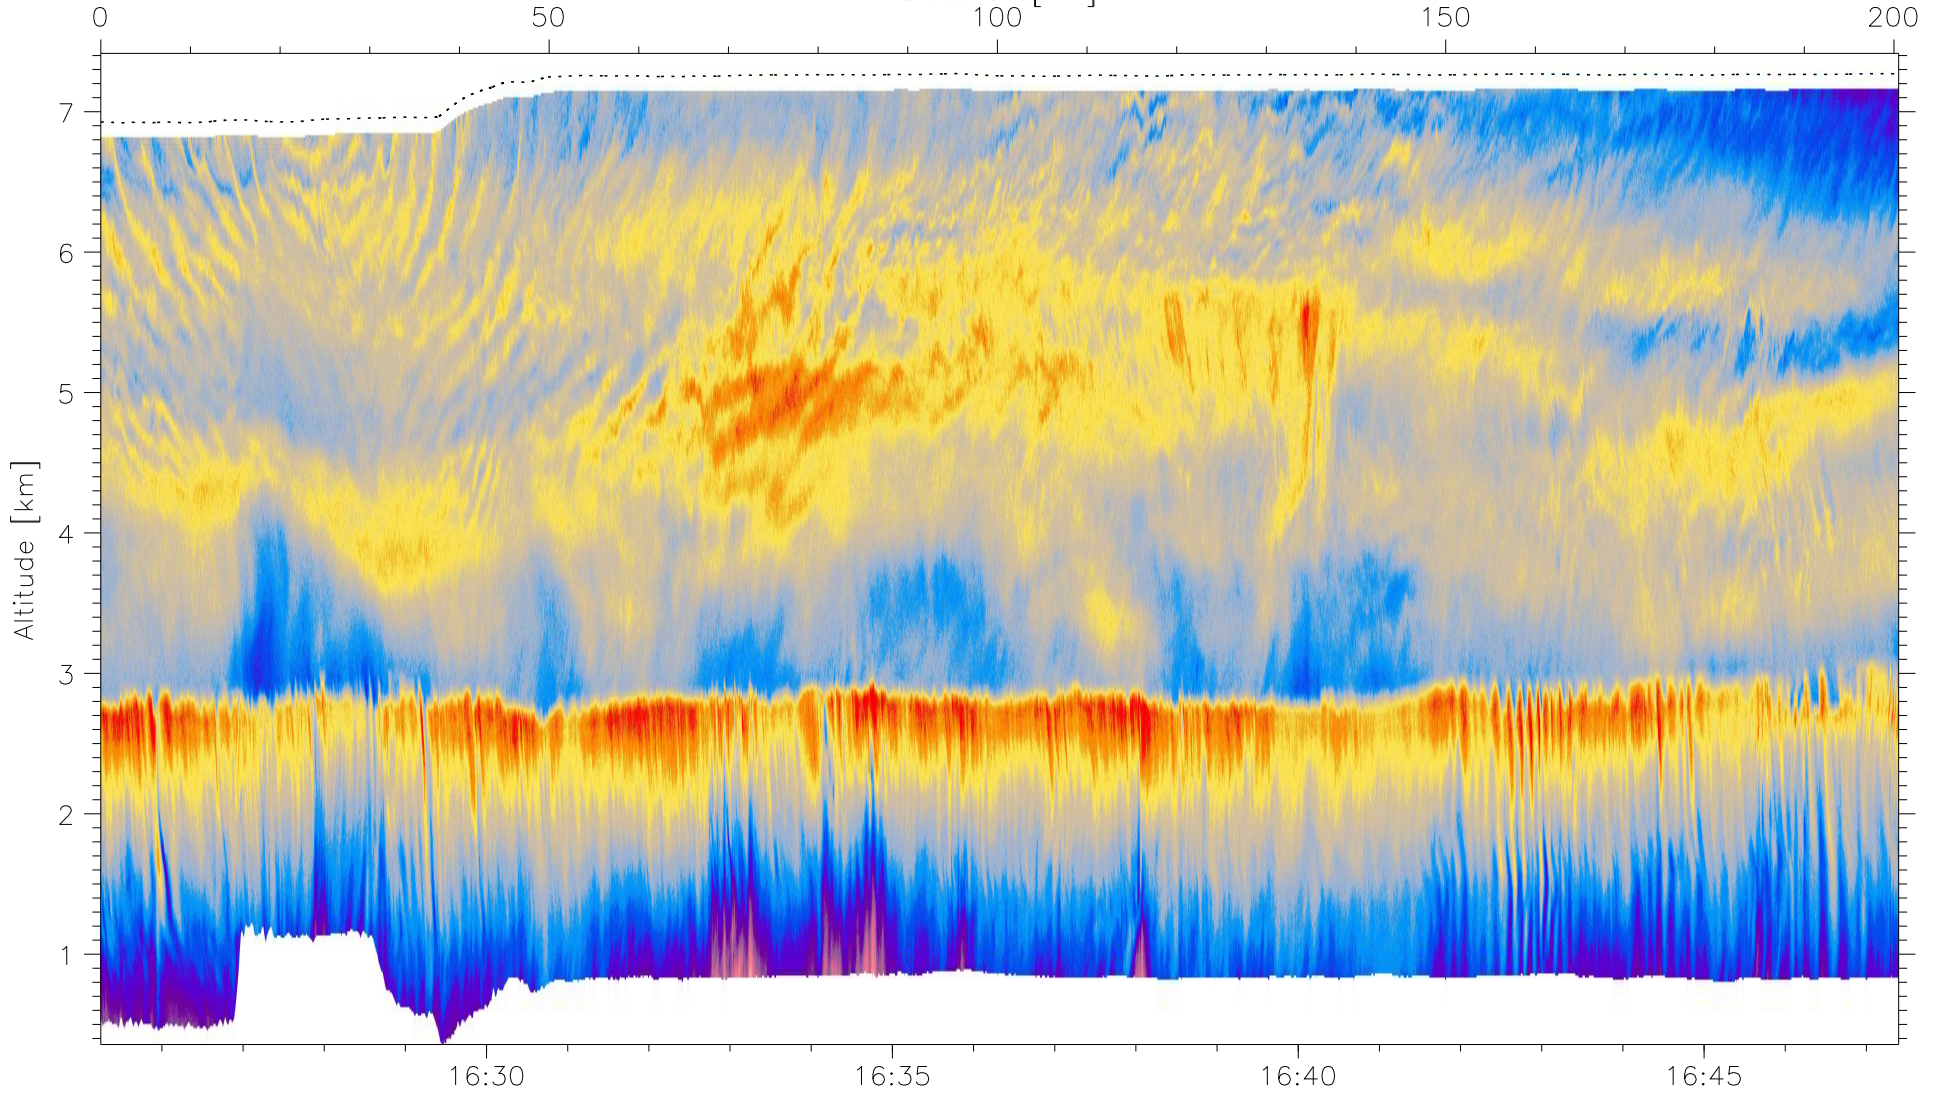

PLOWS09 QUICK LOOK

DOWN-AFT reflectivity (hh, ID: 4111111)

Distance [km]

UTC